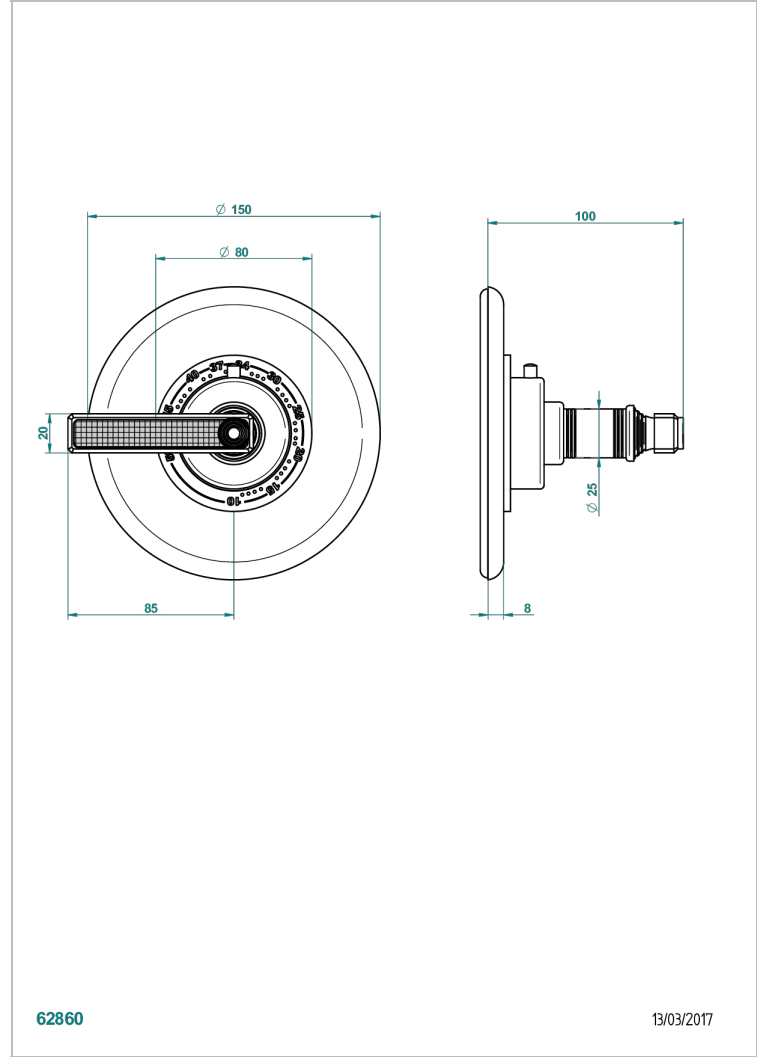

WEST COAST WITH GUILLOCHE DECOR WITH LEVER HANDLES

U9D-15EN16US

Trim plate and handle for eurotherm valve 8200/us & 8300/us

CHARACTERISTIC

- West coast with Guilloché decor with lever handles
- Trim plate and handle for eurotherm valve 8200/us & 8300/us