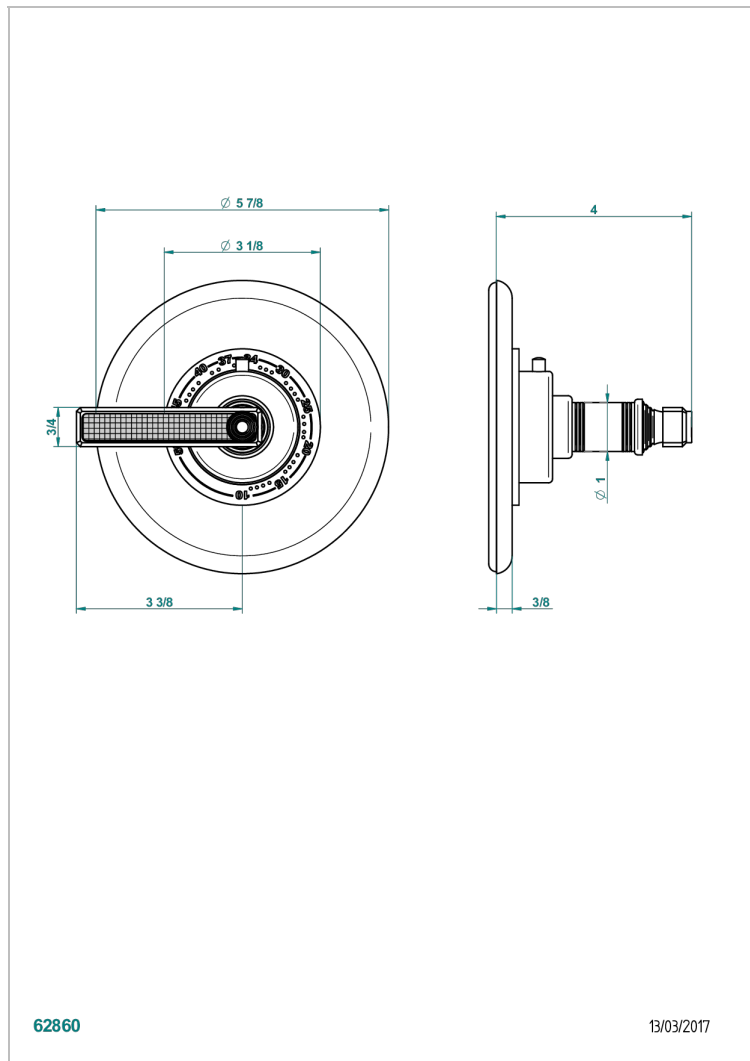

# WEST COAST WITH GUILLOCHE DECOR WITH LEVER

U9D-15EN16US

THG<sup>®</sup>  
PARIS

Trim plate and handle for eurotherm valve

## CARACTERÍSTICAS

- West coast with Guilloché decor with lever
- Trim plate and handle for eurotherm valve