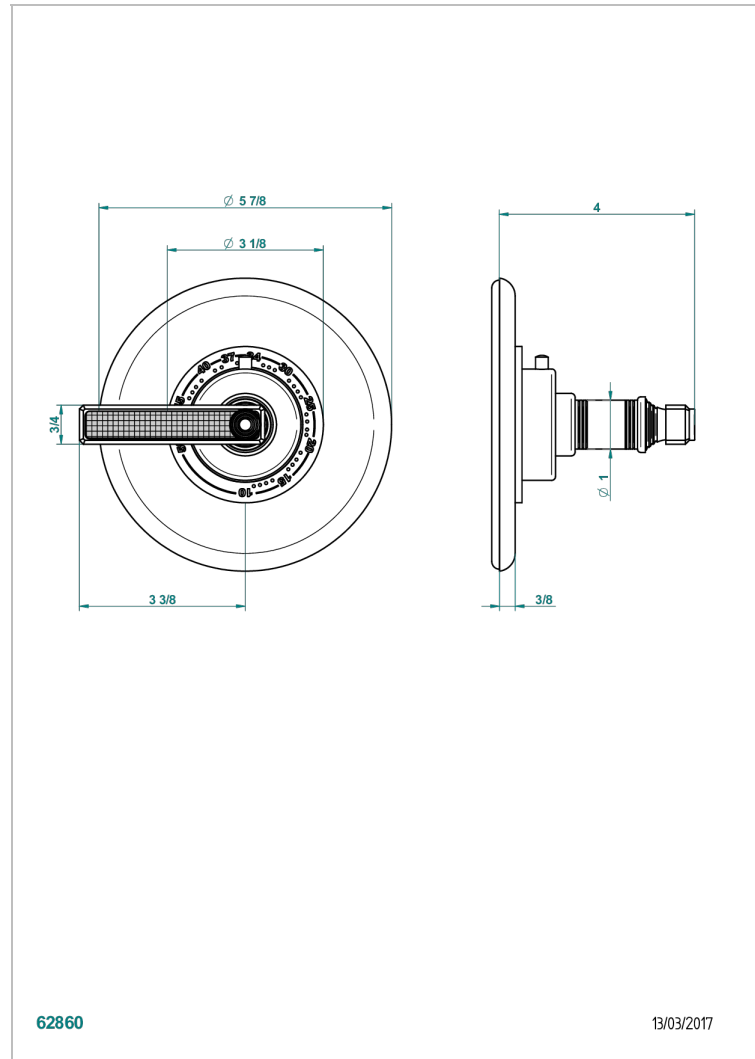

WEST COAST WITH GUILLOCHE DECOR WITH LEVER HANDLES

U9D-15EN16US

Trim plate and handle for eurotherm valve 8200/us & 8300/us

CHARACTERISTIC

- West coast with Guilloché decor with lever handles
- Trim plate and handle for eurotherm valve 8200/us & 8300/us