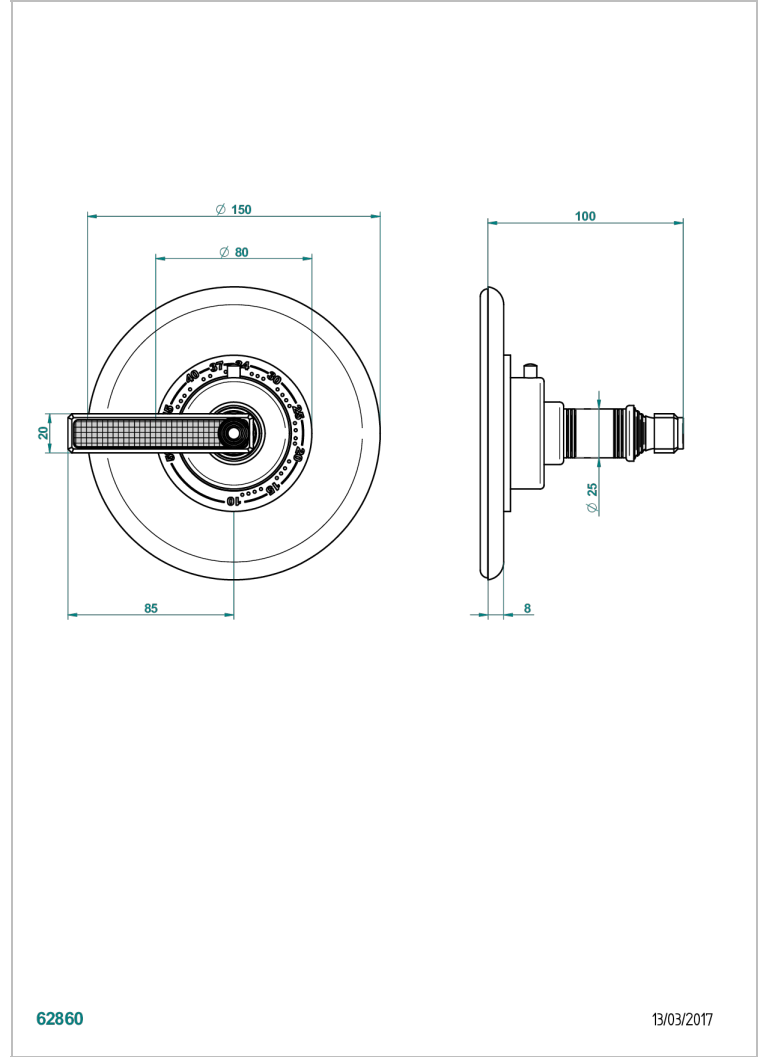

# WEST COAST WITH GUILLOCHE DECOR WITH LEVER HANDLES

U9D-15EN16EM

Trim plate and handle for eurotherm valve 8200/us & 8300/us

## CHARACTERISTIC

- West coast with Guilloché decor with lever handles
- Trim plate and handle for eurotherm valve 8200/us & 8300/us