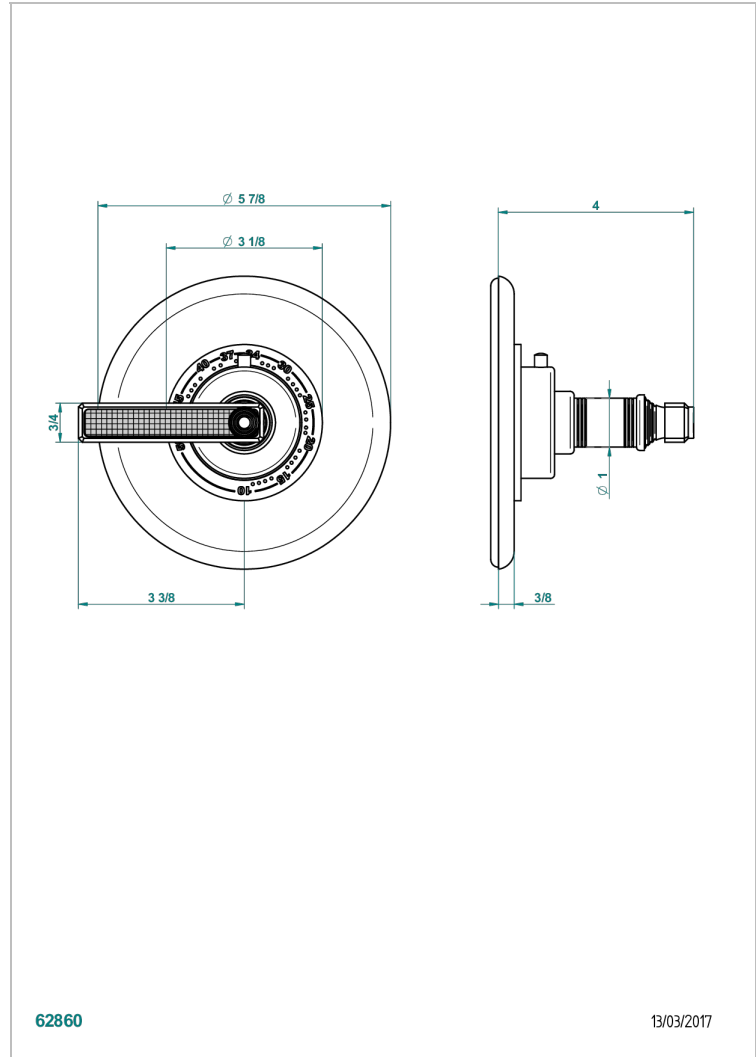

# WEST COAST WITH GUILLOCHE DECOR WITH LEVER HANDLES

U9D-15EN16EM

Trim plate and handle for eurotherm valve 8200/us & 8300/us

## CHARACTERISTIC

- West coast with Guilloché decor with lever handles
- Trim plate and handle for eurotherm valve 8200/us & 8300/us