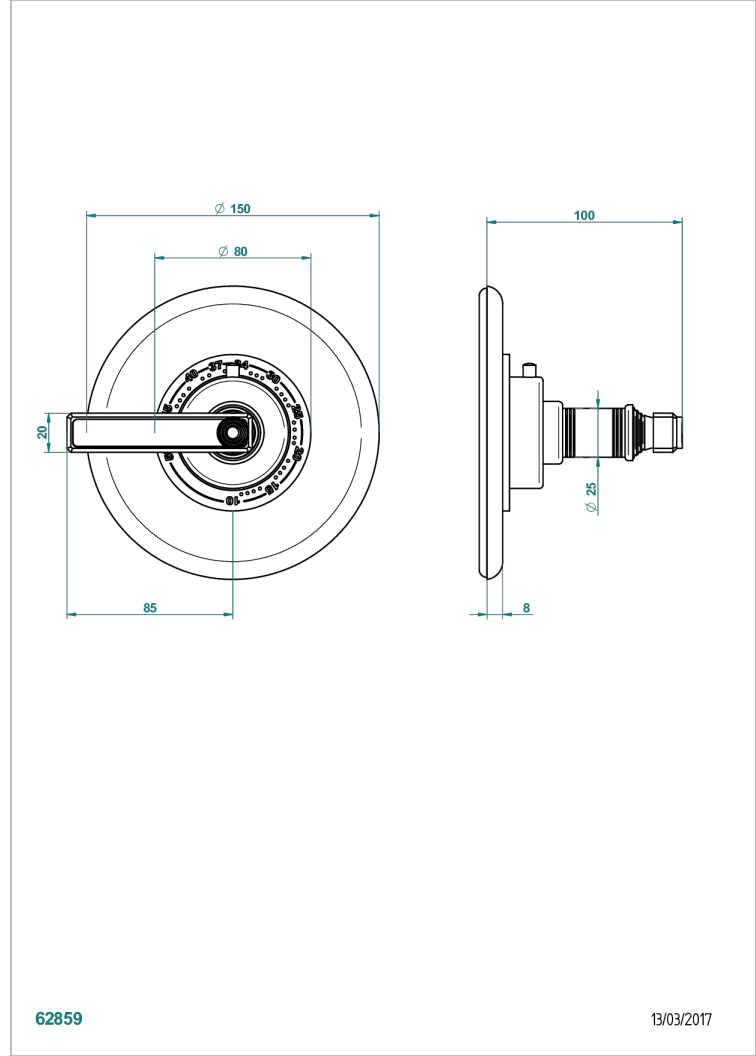

# WEST COAST WHITE ONYX WITH LEVER HANDLES

U9H-15EN16US

Trim plate and handle for eurotherm valve

THG<sup>®</sup>  
PARIS

## CARACTERÍSTICAS

- West Coast White Onyx with lever handles
- Trim plate and handle for eurotherm valve