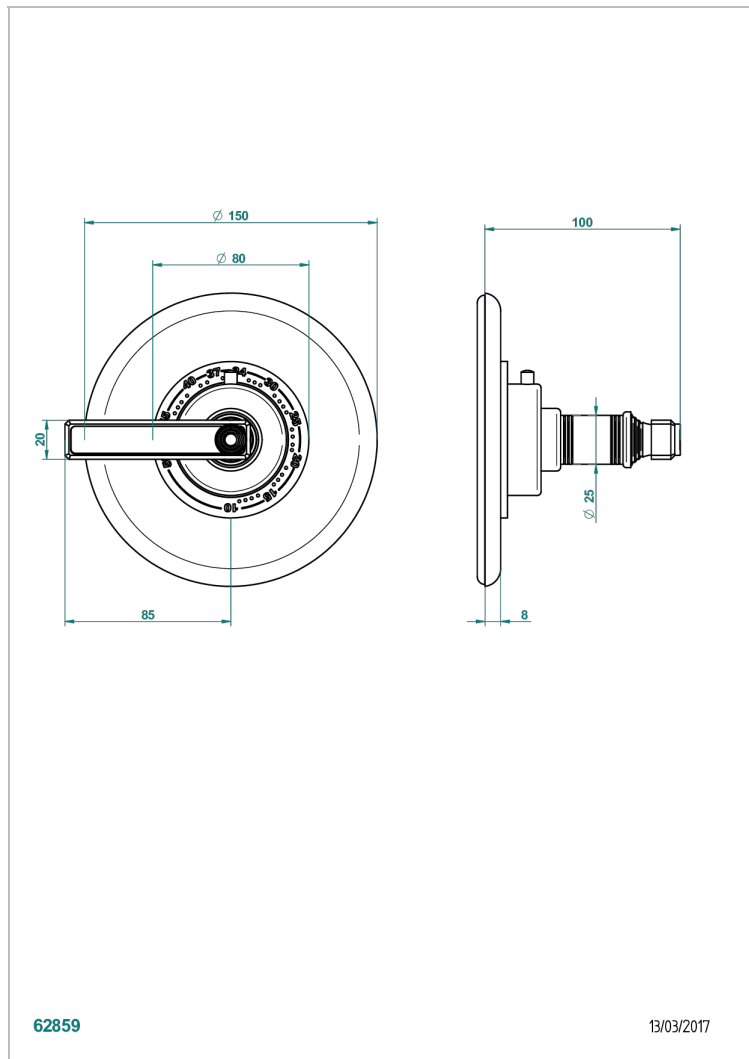

WEST COAST WHITE ONYX WITH LEVER HANDLES

U9H-15EN16US

Trim plate and handle for eurotherm valve 8200/us & 8300/us

THG[®]
PARIS

CHARACTERISTIC

- West Coast White Onyx with lever handles
- Trim plate and handle for eurotherm valve 8200/us & 8300/us