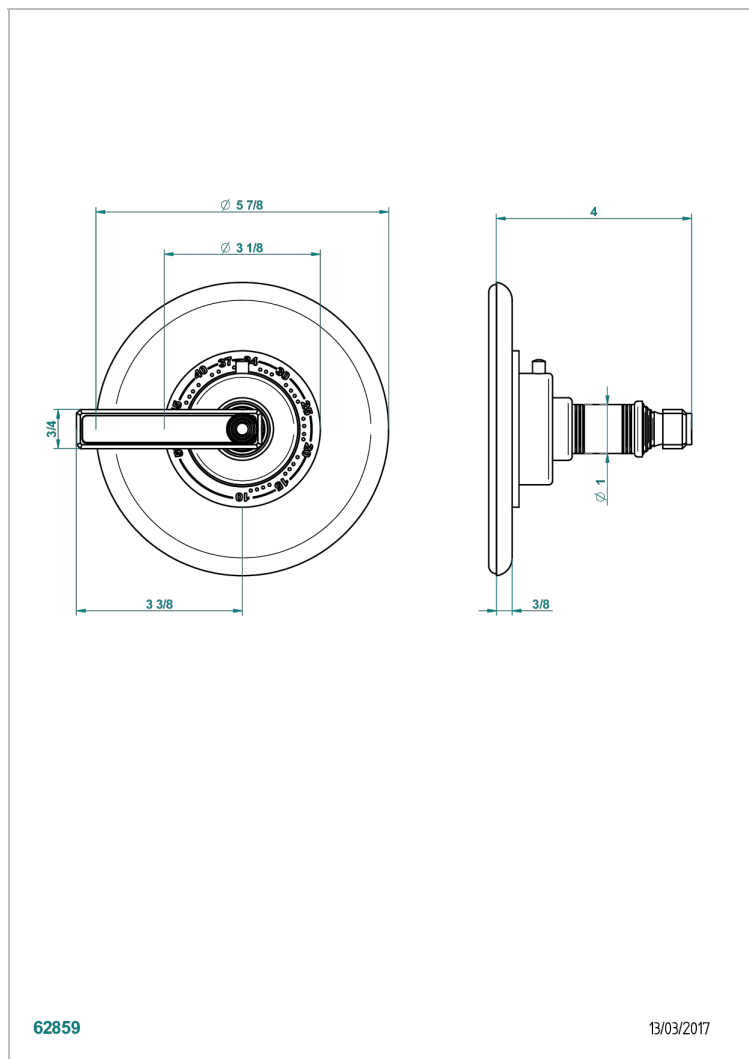

WEST COAST WHITE ONYX WITH LEVER HANDLES

U9H-15EN16US

THG[®]
PARIS

Trim plate and handle for eurotherm valve

CARACTERÍSTICAS

- West Coast White Onyx with lever handles
- Trim plate and handle for eurotherm valve