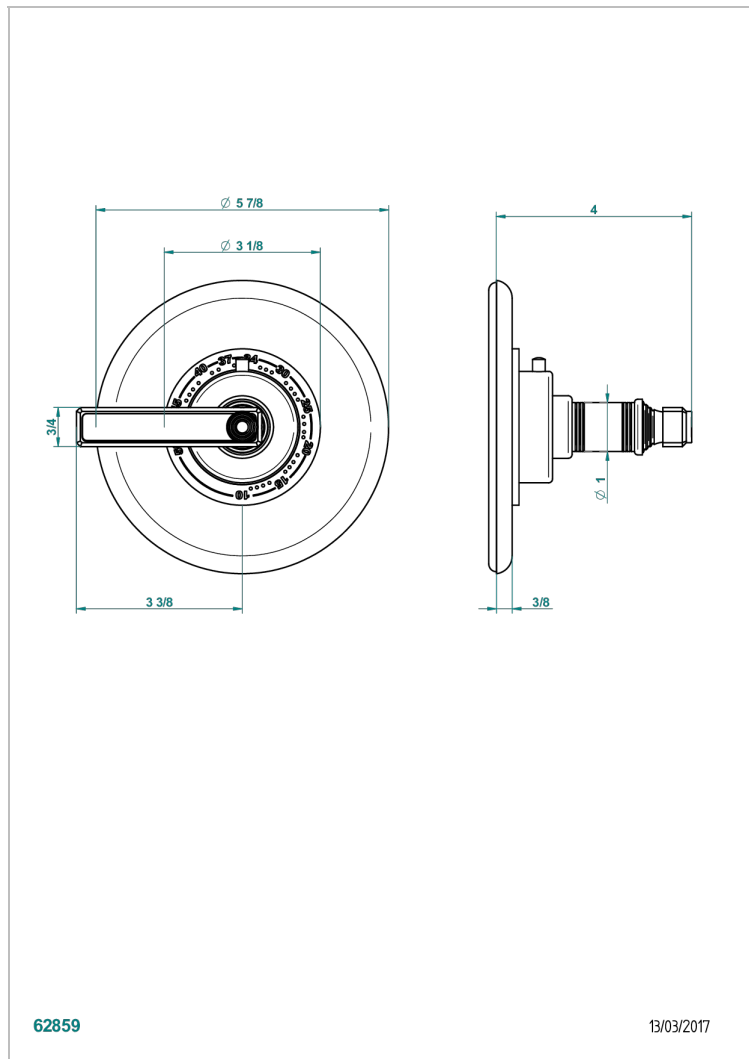

WEST COAST WHITE ONYX WITH LEVER HANDLES

U9H-15EN16US

Trim plate and handle for eurotherm valve 8200/us & 8300/us

THG[®]
PARIS

CHARACTERISTIC

- West Coast White Onyx with lever handles
- Trim plate and handle for eurotherm valve 8200/us & 8300/us