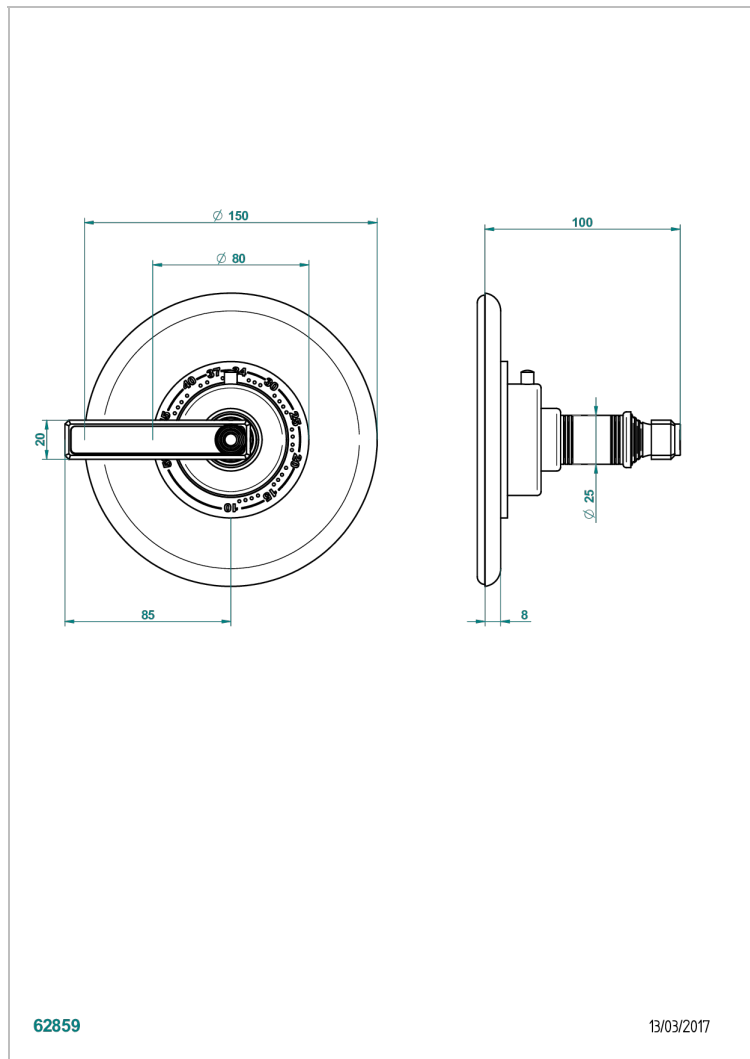

WEST COAST WHITE ONYX WITH LEVER HANDLES

U9H-15EN16EM

Trim plate and handle for eurotherm valve 8200/us & 8300/us

THG[®]
PARIS

CHARACTERISTIC

- West Coast White Onyx with lever handles
- Trim plate and handle for eurotherm valve 8200/us & 8300/us