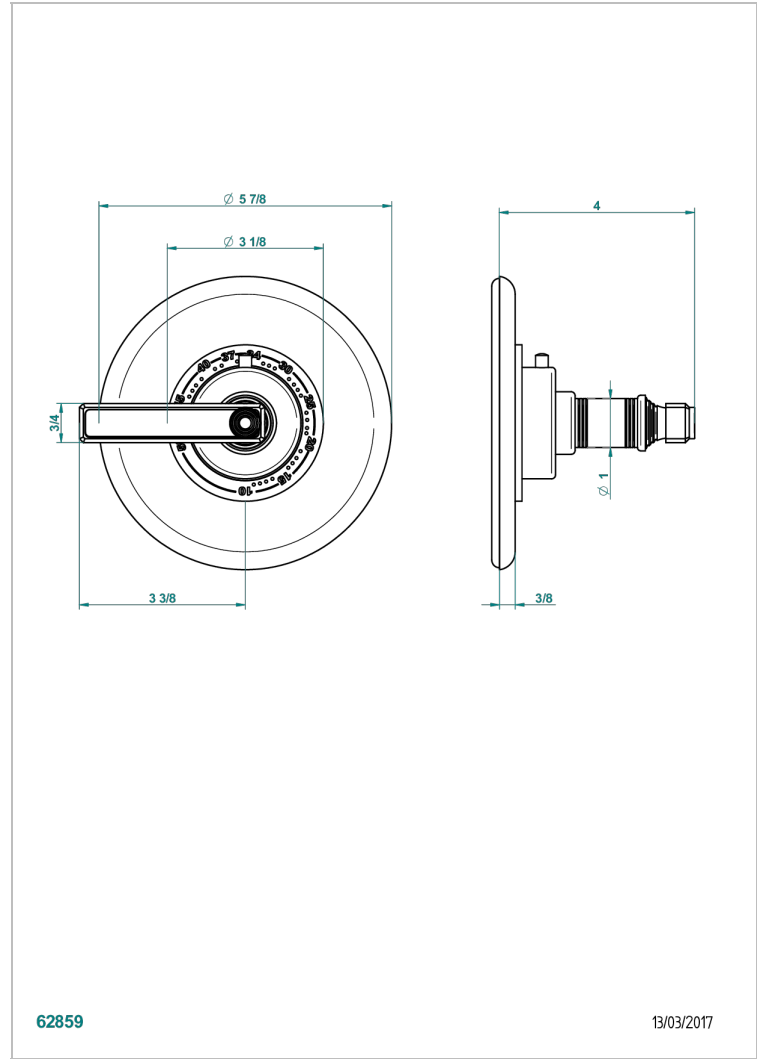

WEST COAST WHITE ONYX WITH LEVER HANDLES

U9H-15EN16EM

Trim plate and handle for eurotherm valve 8200/us & 8300/us

CHARACTERISTIC

- West Coast White Onyx with lever handles
- Trim plate and handle for eurotherm valve 8200/us & 8300/us