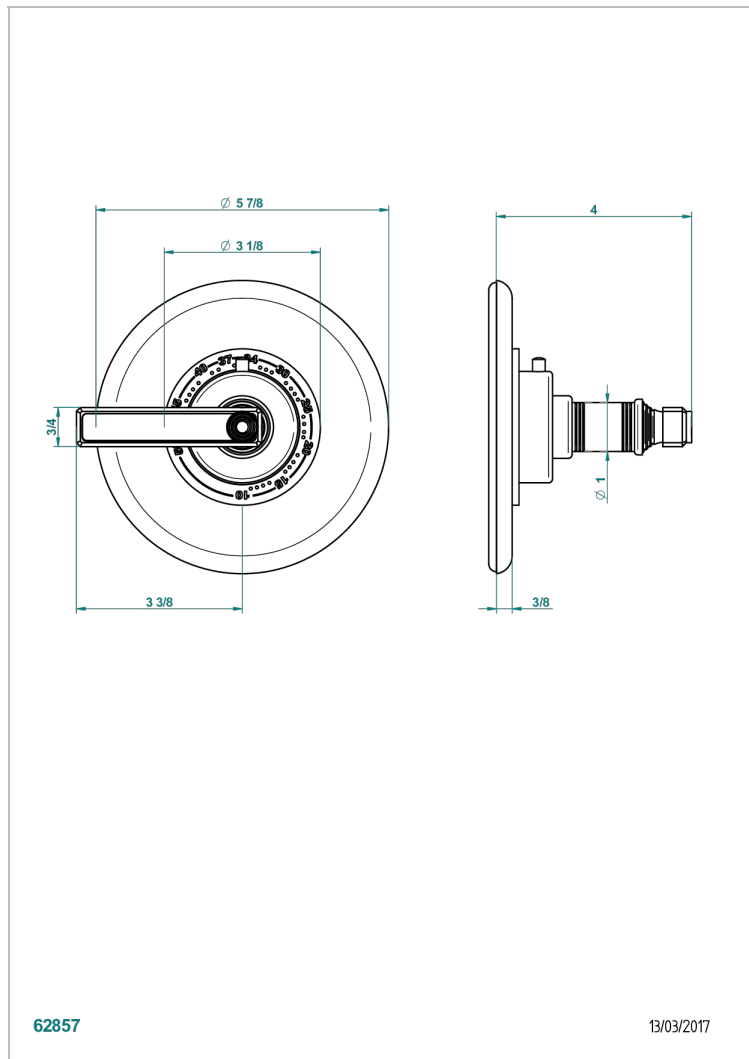

WEST COAST METAL WITH LEVER

U9B-15EN16US

Trim plate and handle for eurotherm valve

THG[®]
PARIS

CARACTERÍSTICAS

- West Coast Metal with lever
- Trim plate and handle for eurotherm valve

ACABADOS DISPONIBLES