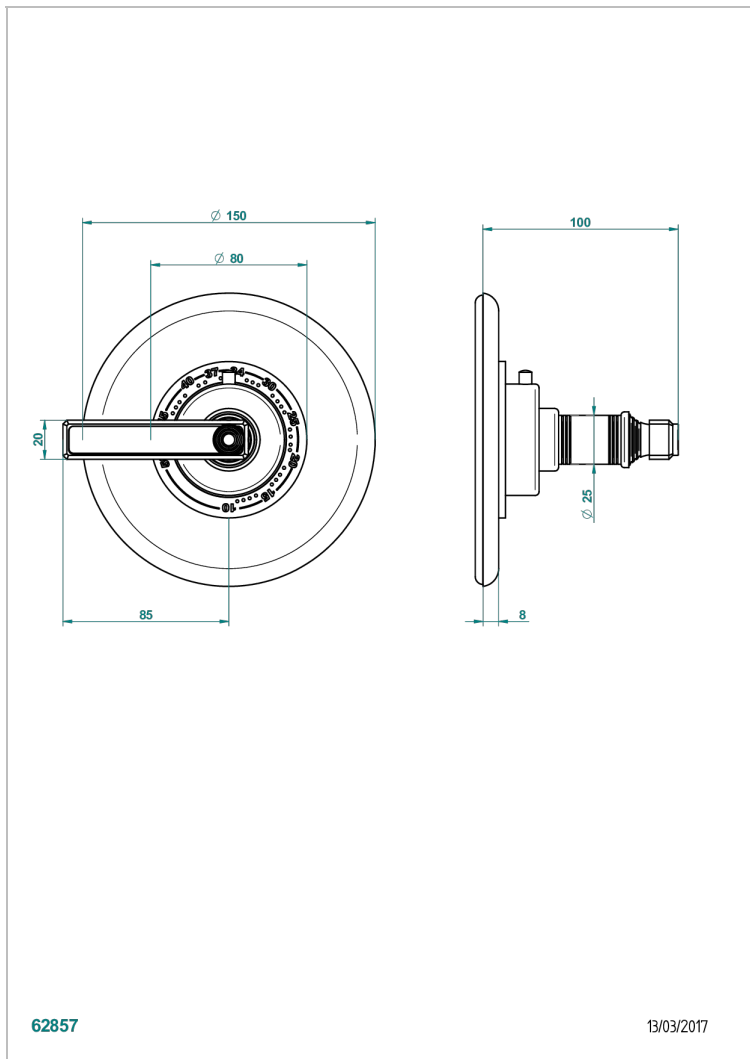

WEST COAST METAL WITH LEVER HANDLES

U9B-15EN16EM

Trim plate and handle for eurotherm valve 8200/us & 8300/us

62857

13/03/2017

CHARACTERISTIC

- West Coast Metal with lever handles
- Trim plate and handle for eurotherm valve 8200/us & 8300/us