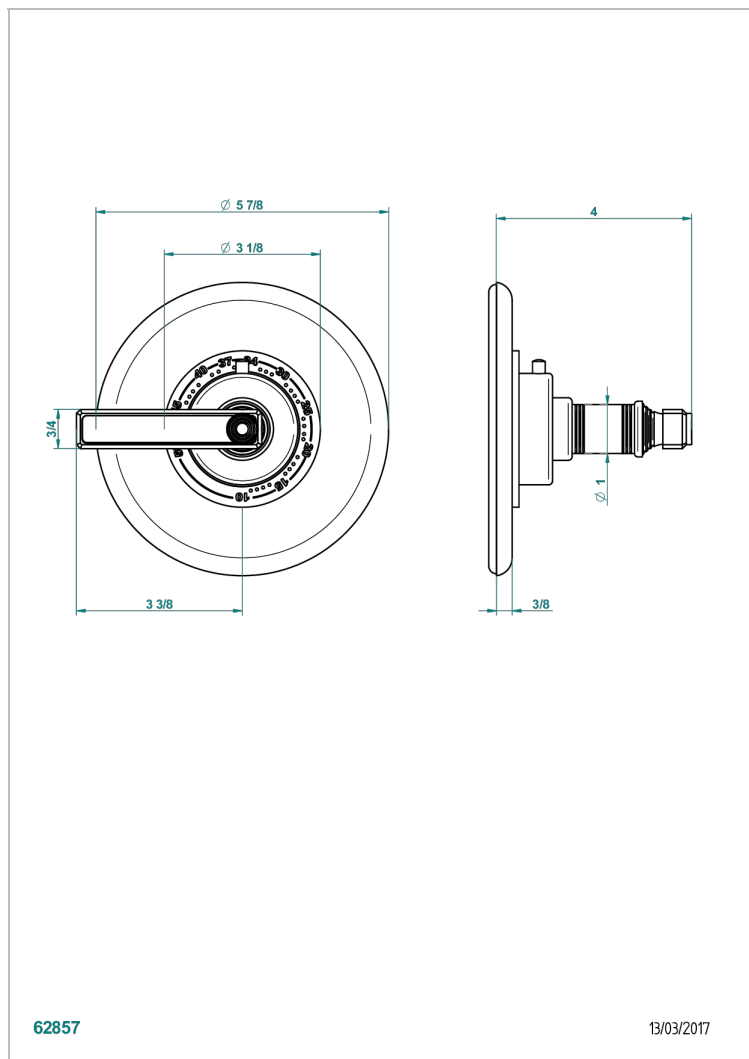

WEST COAST METAL WITH LEVER HANDLES

U9B-15EN16EM

Trim plate and handle for eurotherm valve 8200/us & 8300/us

62857

13/03/2017

CHARACTERISTIC

- West Coast Metal with lever handles
- Trim plate and handle for eurotherm valve 8200/us & 8300/us