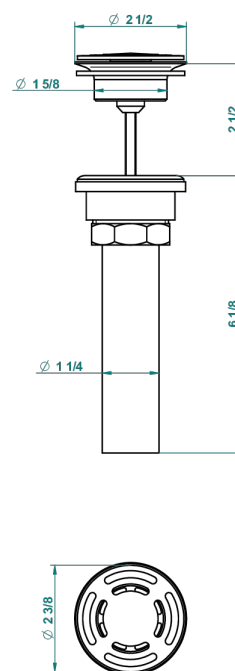

GRAND CENTRAL WHITE ONYX

U9R-309/BUS

THG[®]
PARIS

Basin waste alone for basin without overflow - US model

62856

10/03/2017

CHARACTERISTIC

- Grand central White Onyx
- Basin waste alone for basin without overflow - US model