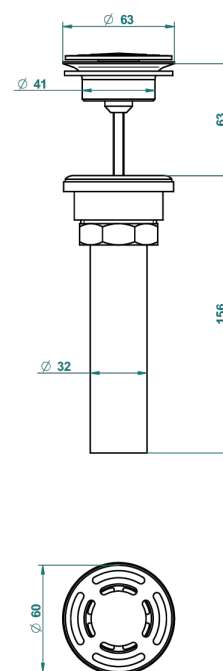

# GRAND CENTRAL BLACK ONYX

U9M-309/BUS

THG<sup>®</sup>  
PARIS

Basin waste alone for basin without overflow - US model

62856

10/03/2017

## CHARACTERISTIC

- Grand central Black Onyx
- Basin waste alone for basin without overflow - US model