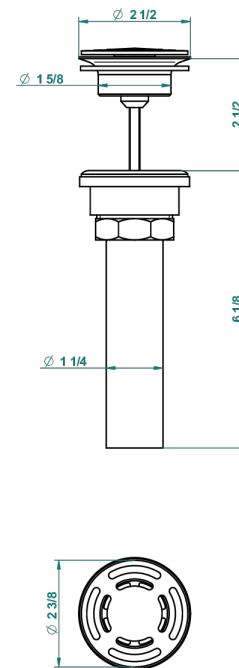

GRAND CENTRAL BLACK ONYX

U9M-309/BUS

Basin waste alone for basin without overflow - US model

THG[®]
PARIS

62856

10/03/2017

CHARACTERISTIC

- Grand central Black Onyx
- Basin waste alone for basin without overflow - US model