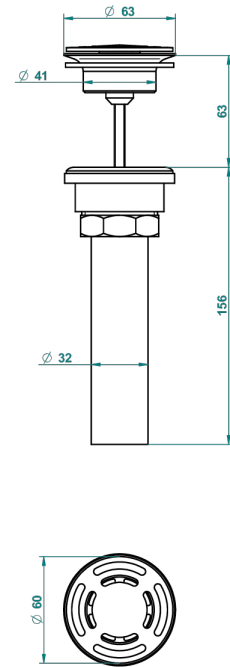

# WEST COAST WITH GUILLOCHE DECOR WITH LEVER HANDLES

U9D-309/BUS

Basin waste alone for basin without overflow - US model

62856

10/03/2017

## CHARACTERISTIC

- West coast with Guilloché decor with lever handles
- Basin waste alone for basin without overflow - US model