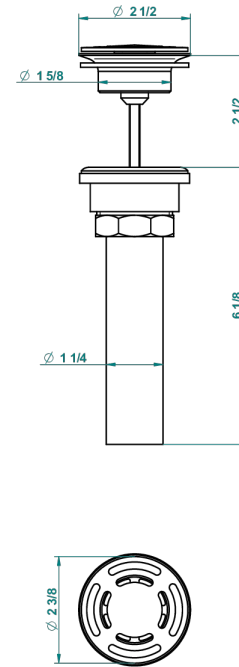

WEST COAST WITH GUILLOCHE DECOR WITH LEVER HANDLES

U9D-309/BUS

Basin waste alone for basin without overflow - US model

62856

10/03/2017

CHARACTERISTIC

- West coast with Guilloché decor with lever handles
- Basin waste alone for basin without overflow - US model