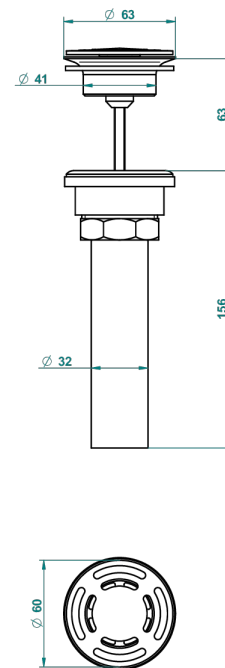

# WEST COAST METAL WITH LEVER HANDLES

U9B-309/BUS

Basin waste alone for basin without overflow - US model

62856

10/03/2017

## CHARACTERISTIC

- West Coast Metal with lever handles
- Basin waste alone for basin without overflow - US model