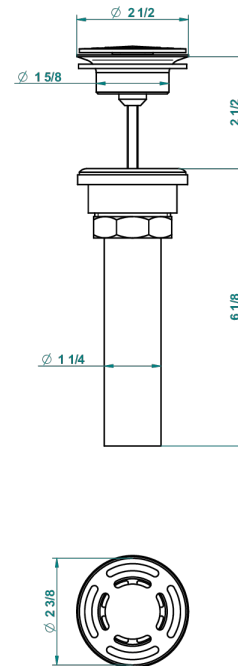

WEST COAST METAL WITH LEVER HANDLES

U9B-309/BUS

Basin waste alone for basin without overflow - US model

62856

10/03/2017

CHARACTERISTIC

- West Coast Metal with lever handles
- Basin waste alone for basin without overflow - US model

AVAILABLE FINITIONS

Black ceram - D30
Blush PVD - H62
Brass color PVD - H49
Brown bronze color PVD - F33
Chrome polished - A02
Copper antique matt, coated - H07

Gold color PVD - H52
Gold mat - F07
Gold polished - F01
Graphite PVD - H64
Light coated bronze - D01
Matt Umber PVD - H67