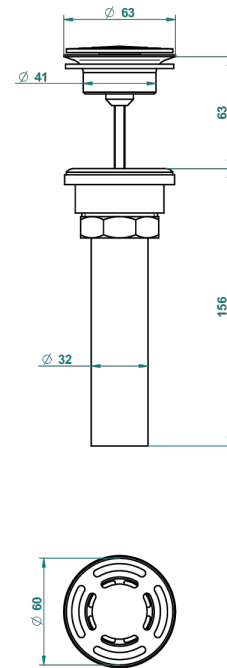

# CORVAIR FIOR DI BOSCO WITH LEVER HANDLES

U8L-309/BUS

Basin waste alone for basin without overflow - US model

THG<sup>®</sup>  
PARIS

62856

10/03/2017

## CHARACTERISTIC

- Corvair Fior di Bosco with lever handles
- Basin waste alone for basin without overflow - US model

## AVAILABLE FINITIONS

Black ceram - D30  
Blush PVD - H62  
Brass color PVD - H49  
Brown bronze color PVD - F33  
Chrome polished - A02  
Gold color PVD - H52

Gold mat - F07  
Gold polished - F01  
Graphite PVD - H64  
Light coated bronze - D01  
Matt Umber PVD - H67  
Matt blush PVD - H60