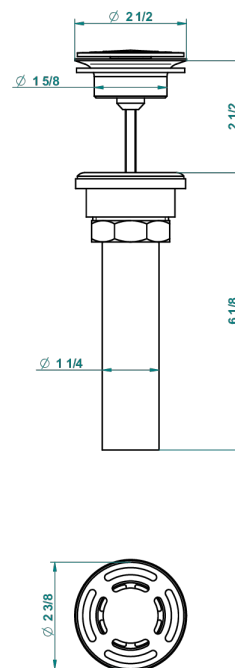

# CORVAIR FIOR DI BOSCO WITH LEVER HANDLES

U8L-309/BUS

Basin waste alone for basin without overflow - US model

62856

10/03/2017

## CHARACTERISTIC

- Corvair Fior di Bosco with lever handles
- Basin waste alone for basin without overflow - US model