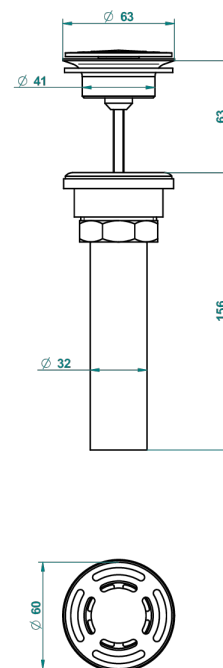

CORVAIR FIOR DI BOSCO

U8K-309/BUS

Basin waste alone for basin without overflow - US model

THG[®]
PARIS

62856

10/03/2017

CHARACTERISTIC

- Corvair Fior di Bosco
- Basin waste alone for basin without overflow - US model

AVAILABLE FINITIONS

Black ceram - D30
Blush PVD - H62
Brass color PVD - H49
Brown bronze color PVD - F33
Chrome polished - A02
Gold color PVD - H52

Gold mat - F07
Gold polished - F01
Graphite PVD - H64
Light coated bronze - D01
Matt Umber PVD - H67
Matt blush PVD - H60

Matt brass color PVD - H50
Matt brown bronze color PVD - F34
Matt chrome (American satin) - C02
Matt gold color PVD - H53
Matt graphite PVD - H65
Matt nickel (American satin) - C01

Matt nickel color PVD - H56
Nickel color PVD - H55
Nickel polished - B01
Soft gold - F30
Soft matt gold - F31
Umber PVD - H66