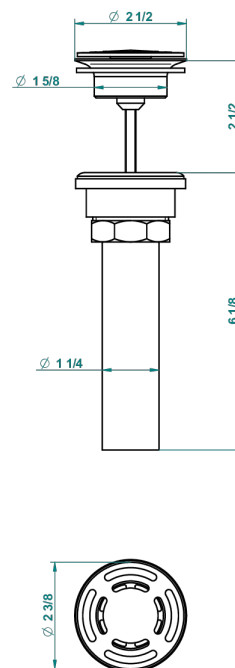

CORVAIR FIOR DI BOSCO

U8K-309/BUS

Basin waste alone for basin without overflow - US model

THG[®]
PARIS

62856

10/03/2017

CHARACTERISTIC

- Corvair Fior di Bosco
- Basin waste alone for basin without overflow - US model

AVAILABLE FINITIONS

Black ceram - D30
Blush PVD - H62
Brass color PVD - H49
Brown bronze color PVD - F33
Chrome polished - A02
Gold color PVD - H52

Gold mat - F07
Gold polished - F01
Graphite PVD - H64
Light coated bronze - D01
Matt Umber PVD - H67
Matt blush PVD - H60