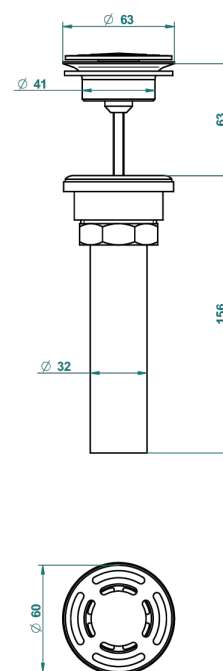

CORVAIR PORTORO WITH LEVER HANDLES

U8J-309/BUS

THG[®]
PARIS

Basin waste alone for basin without overflow - US model

62856

10/03/2017

CHARACTERISTIC

- Corvair Portoro with lever handles
- Basin waste alone for basin without overflow - US model

AVAILABLE FINITIONS

Black ceram - D30
Blush PVD - H62
Brass color PVD - H49
Brown bronze color PVD - F33
Chrome polished - A02
Gold color PVD - H52

Gold mat - F07
Gold polished - F01
Graphite PVD - H64
Light coated bronze - D01
Matt Umber PVD - H67
Matt blush PVD - H60

Matt brass color PVD - H50
Matt brown bronze color PVD - F34
Matt chrome (American satin) - C02
Matt gold color PVD - H53
Matt graphite PVD - H65
Matt nickel (American satin) - C01

Matt nickel color PVD - H56
Nickel color PVD - H55
Nickel polished - B01
Soft gold - F30
Soft matt gold - F31
Umber PVD - H66