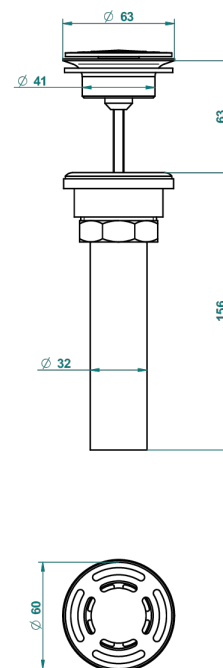

# CORVAIR HOWLITE WITH LEVER HANDLES

U8G-309/BUS

THG<sup>®</sup>  
PARIS

Basin waste alone for basin without overflow - US model

62856

10/03/2017

## CHARACTERISTIC

- Corvair Howlite with lever handles
- Basin waste alone for basin without overflow - US model

## AVAILABLE FINITIONS

Black ceram - D30  
Blush PVD - H62  
Brass color PVD - H49  
Brown bronze color PVD - F33  
Chrome polished - A02  
Gold color PVD - H52

Gold mat - F07  
Gold polished - F01  
Graphite PVD - H64  
Light coated bronze - D01  
Matt Umber PVD - H67  
Matt blush PVD - H60