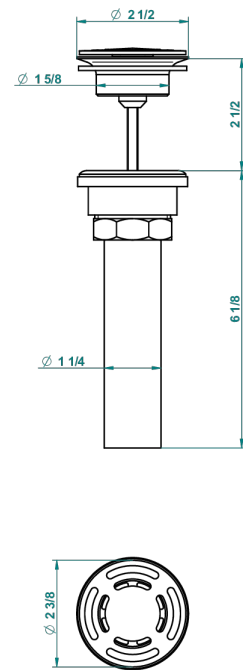

CORVAIR HOWLITE

U8F-309/BUS

Basin waste alone for basin without overflow - US model

62856

10/03/2017

CHARACTERISTIC

- Corvair Howlite
- Basin waste alone for basin without overflow - US model

AVAILABLE FINITIONS

Black ceram - D30
Blush PVD - H62
Brass color PVD - H49
Brown bronze color PVD - F33
Chrome polished - A02
Gold color PVD - H52

Gold mat - F07
Gold polished - F01
Graphite PVD - H64
Light coated bronze - D01
Matt Umber PVD - H67
Matt blush PVD - H60

Matt brass color PVD - H50
Matt brown bronze color PVD - F34
Matt chrome (American satin) - C02
Matt gold color PVD - H53
Matt graphite PVD - H65
Matt nickel (American satin) - C01

Matt nickel color PVD - H56
Nickel color PVD - H55
Nickel polished - B01
Soft gold - F30
Soft matt gold - F31
Umber PVD - H66