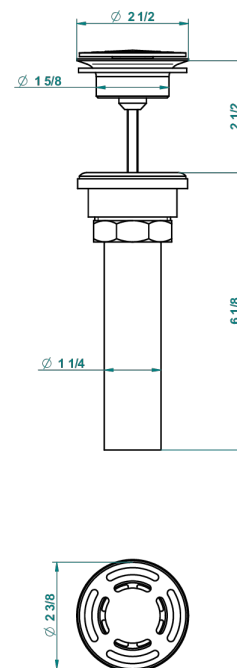

MONTE CARLO, WHITE GOLD PORCELAIN

U8C-309/BUS

Basin waste alone for basin without overflow - US model

THG[®]
PARIS

62856

10/03/2017

CHARACTERISTIC

- Monte Carlo, white gold porcelain
- Basin waste alone for basin without overflow - US model

AVAILABLE FINITIONS

Black ceram - D30
Chrome polished - A02
Chrome polished / gold polished - G02
Copper antique matt, coated - H07
Gold mat - F07
Gold polished - F01

Light coated bronze - D01
Matt chrome (American satin) - C02
Matt nickel (American satin) - C01
Nickel antique / Sovereign - H28
Nickel polished - B01
Soft gold - F30