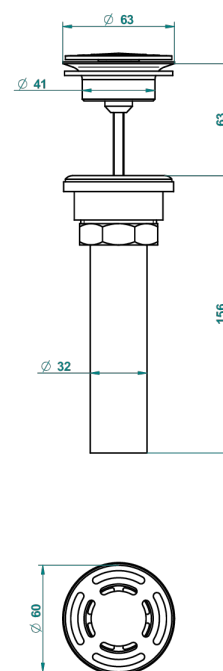

MONTE CARLO, GOLD PORCELAIN

U8B-309/BUS

Basin waste alone for basin without overflow - US model

THG®
PARIS

62856

10/03/2017

CHARACTERISTIC

- Monte Carlo, gold porcelain
- Basin waste alone for basin without overflow - US model

AVAILABLE FINITIONS

Black ceram - D30
Chrome polished - A02
Chrome polished / gold polished - G02
Copper antique matt, coated - H07
Gold mat - F07
Gold polished - F01

Light coated bronze - D01
Matt chrome (American satin) - C02
Matt nickel (American satin) - C01
Nickel antique / Sovereign - H28
Nickel polished - B01
Soft gold - F30

Soft matt gold - F31