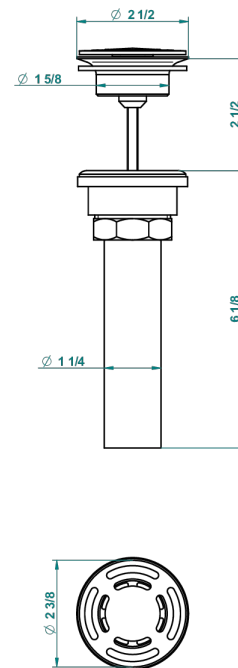

MONTE CARLO, GOLD PORCELAIN

U8B-309/BUS

Basin waste alone for basin without overflow - US model

62856

10/03/2017

CHARACTERISTIC

- Monte Carlo, gold porcelain
- Basin waste alone for basin without overflow - US model

AVAILABLE FINITIONS

Black ceram - D30
Chrome polished - A02
Chrome polished / gold polished - G02
Copper antique matt, coated - H07
Gold mat - F07
Gold polished - F01

Light coated bronze - D01
Matt chrome (American satin) - C02
Matt nickel (American satin) - C01
Nickel antique / Sovereign - H28
Nickel polished - B01
Soft gold - F30

Soft matt gold - F31