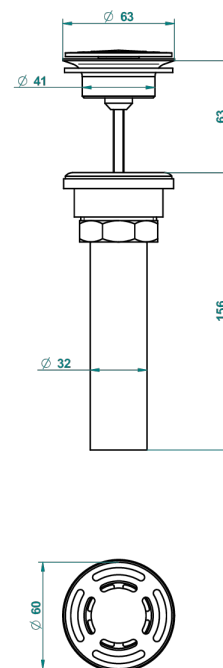

ICON-X CARBON GOLD WITH LEVER HANDLES

U7T-309/BUS

THG[®]
PARIS

Basin waste alone for basin without overflow - US model

62856

10/03/2017

CHARACTERISTIC

- Icon-x carbon gold with lever handles
- Basin waste alone for basin without overflow - US model

AVAILABLE FINITIONS

Black ceram - D30
Blush PVD - H62
Brass color PVD - H49
Brown bronze color PVD - F33
Chrome polished - A02
Gold color PVD - H52

Gold mat - F07
Gold polished - F01
Graphite PVD - H64
Matt Umber PVD - H67
Matt blush PVD - H60
Matt brass color PVD - H50

Matt brown bronze color PVD - F34
Matt chrome (American satin) - C02
Matt gold color PVD - H53
Matt graphite PVD - H65
Matt nickel (American satin) - C01
Matt nickel color PVD - H56

Nickel antique / Sovereign - H28
Nickel color PVD - H55
Nickel polished - B01
Soft gold - F30
Soft matt gold - F31
Umber PVD - H66