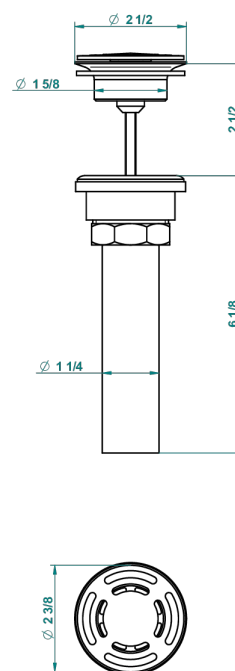

# ICON-X CARBON GOLD WITH LEVER HANDLES

U7T-309/BUS

THG<sup>®</sup>  
PARIS

Basin waste alone for basin without overflow - US model

62856

10/03/2017

## CHARACTERISTIC

- Icon-x carbon gold with lever handles
- Basin waste alone for basin without overflow - US model