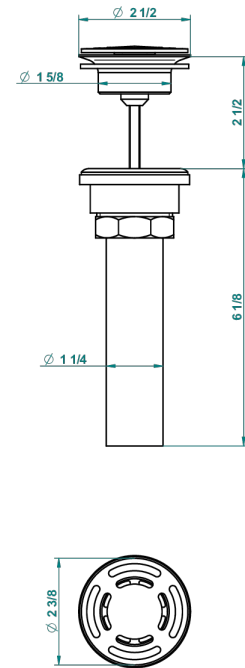

ICON-X CARBON GOLD

U7S-309/BUS

Basin waste alone for basin without overflow - US model

62856

10/03/2017

CHARACTERISTIC

- Icon-x carbon gold
- Basin waste alone for basin without overflow - US model

AVAILABLE FINITIONS

Black ceram - D30
Blush PVD - H62
Brass color PVD - H49
Brown bronze color PVD - F33
Chrome polished - A02
Gold color PVD - H52

Gold mat - F07
Gold polished - F01
Graphite PVD - H64
Matt Umber PVD - H67
Matt blush PVD - H60
Matt brass color PVD - H50

Matt brown bronze color PVD - F34
Matt chrome (American satin) - C02
Matt gold color PVD - H53
Matt graphite PVD - H65
Matt nickel (American satin) - C01
Matt nickel color PVD - H56

Nickel antique / Sovereign - H28
Nickel color PVD - H55
Nickel polished - B01
Soft gold - F30
Soft matt gold - F31
Umber PVD - H66