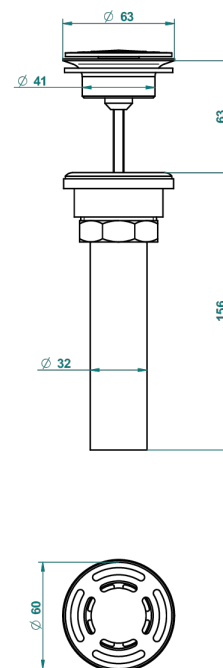

ICON-X - TITANIUM WITH LEVER HANDLES

U7M-309/BUS

THG[®]
PARIS

Basin waste alone for basin without overflow - US model

62856

10/03/2017

CHARACTERISTIC

- Icon-x - titanium with lever handles
- Basin waste alone for basin without overflow - US model

AVAILABLE FINITIONS

Black ceram - D30
Blush PVD - H62
Brass color PVD - H49
Brown bronze color PVD - F33
Chrome polished - A02
Gold color PVD - H52

Gold mat - F07
Gold polished - F01
Graphite PVD - H64
Matt Umber PVD - H67
Matt blush PVD - H60
Matt brass color PVD - H50

Matt brown bronze color PVD - F34
Matt chrome (American satin) - C02
Matt gold color PVD - H53
Matt graphite PVD - H65
Matt nickel (American satin) - C01
Matt nickel color PVD - H56

Nickel antique / Sovereign - H28
Nickel color PVD - H55
Nickel polished - B01
Soft gold - F30
Soft matt gold - F31
Umber PVD - H66