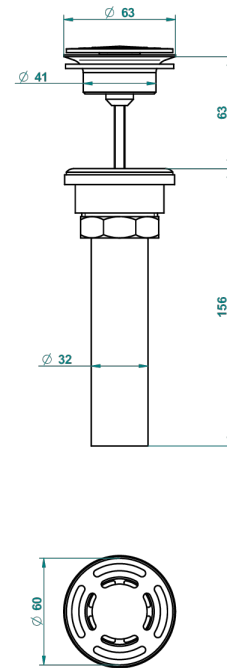

# ICON-X TITANIUM

U7L-309/BUS

Basin waste alone for basin without overflow - US model

62856

10/03/2017

## CHARACTERISTIC

- Icon-x titanium
- Basin waste alone for basin without overflow - US model

## AVAILABLE FINITIONS

Black ceram - D30  
Blush PVD - H62  
Brass color PVD - H49  
Brown bronze color PVD - F33  
Chrome polished - A02  
Gold color PVD - H52

Gold mat - F07  
Gold polished - F01  
Graphite PVD - H64  
Matt Umber PVD - H67  
Matt blush PVD - H60  
Matt brass color PVD - H50

Matt brown bronze color PVD - F34  
Matt chrome (American satin) - C02  
Matt gold color PVD - H53  
Matt graphite PVD - H65  
Matt nickel (American satin) - C01  
Matt nickel color PVD - H56

Nickel antique / Sovereign - H28  
Nickel color PVD - H55  
Nickel polished - B01  
Soft gold - F30  
Soft matt gold - F31  
Umber PVD - H66