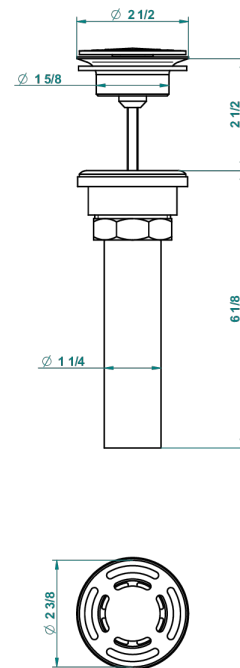

ICON-X TITANIUM

U7L-309/BUS

Basin waste alone for basin without overflow - US model

62856

10/03/2017

CHARACTERISTIC

- Icon-x titanium
- Basin waste alone for basin without overflow - US model

AVAILABLE FINITIONS

Black ceram - D30
Blush PVD - H62
Brass color PVD - H49
Brown bronze color PVD - F33
Chrome polished - A02
Gold color PVD - H52

Gold mat - F07
Gold polished - F01
Graphite PVD - H64
Matt Umber PVD - H67
Matt blush PVD - H60
Matt brass color PVD - H50

Matt brown bronze color PVD - F34
Matt chrome (American satin) - C02
Matt gold color PVD - H53
Matt graphite PVD - H65
Matt nickel (American satin) - C01
Matt nickel color PVD - H56

Nickel antique / Sovereign - H28
Nickel color PVD - H55
Nickel polished - B01
Soft gold - F30
Soft matt gold - F31
Umber PVD - H66