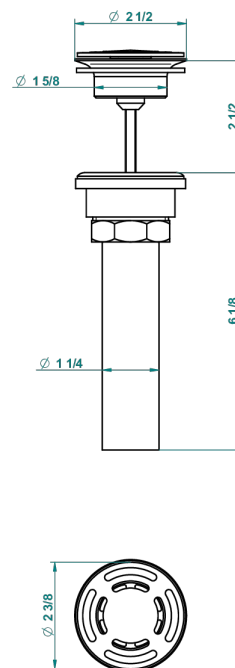

ICON-X METAL INLAYS WITH LEVER HANDLES

U7K-309/BUS

THG[®]
PARIS

Basin waste alone for basin without overflow - US model

62856

10/03/2017

CHARACTERISTIC

- Icon-x metal inlays with lever handles
- Basin waste alone for basin without overflow - US model