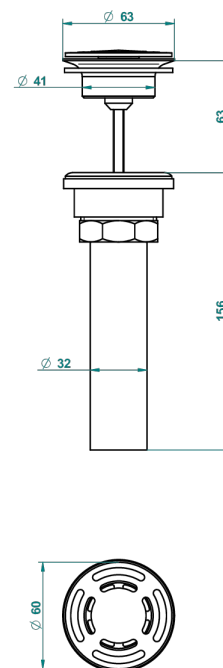

ICON-X METAL INLAYS

U7J-309/BUS

Basin waste alone for basin without overflow - US model

62856

10/03/2017

CHARACTERISTIC

- Icon-x metal inlays
- Basin waste alone for basin without overflow - US model

AVAILABLE FINITIONS

Black ceram - D30
Blush PVD - H62
Brass color PVD - H49
Brown bronze color PVD - F33
Chrome polished - A02
Gold color PVD - H52

Gold mat - F07
Gold polished - F01
Graphite PVD - H64
Matt Umber PVD - H67
Matt blush PVD - H60
Matt brass color PVD - H50

Matt brown bronze color PVD - F34
Matt chrome (American satin) - C02
Matt gold color PVD - H53
Matt graphite PVD - H65
Matt nickel (American satin) - C01
Matt nickel color PVD - H56

Nickel antique / Sovereign - H28
Nickel color PVD - H55
Nickel polished - B01
Polished chrome with gold inlay - GA1
Soft gold - F30
Soft matt gold - F31