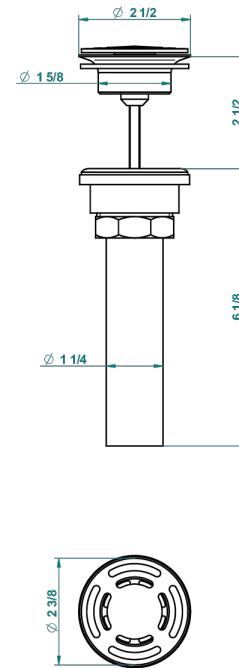

ICON-X METAL INLAYS

U7J-309/BUS

Basin waste alone for basin without overflow - US model

62856

10/03/2017

CHARACTERISTIC

- Icon-x metal inlays
- Basin waste alone for basin without overflow - US model

AVAILABLE FINITIONS

Black ceram - D30
Blush PVD - H62
Brass color PVD - H49
Brown bronze color PVD - F33
Chrome polished - A02
Gold color PVD - H52

Gold mat - F07
Gold polished - F01
Graphite PVD - H64
Matt Umber PVD - H67
Matt blush PVD - H60
Matt brass color PVD - H50