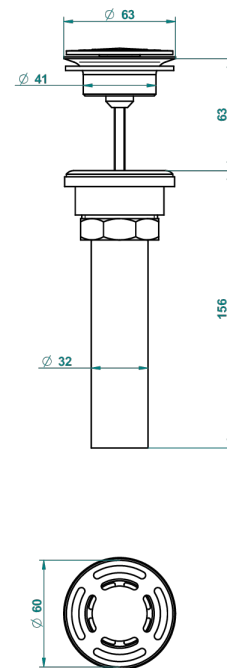

TROCADERO LAPIS LAZULI

U7B-309/BUS

Basin waste alone for basin without overflow - US model

62856

10/03/2017

CHARACTERISTIC

- Trocadéro Lapis Lazuli
- Basin waste alone for basin without overflow - US model

AVAILABLE FINITIONS

Black ceram - D30
Blush PVD - H62
Brass color PVD - H49
Brown bronze color PVD - F33
Chrome polished - A02
Chrome polished / gold polished - G02

Gold color PVD - H52
Gold mat - F07
Gold polished - F01
Graphite PVD - H64
Matt Umber PVD - H67
Matt blush PVD - H60