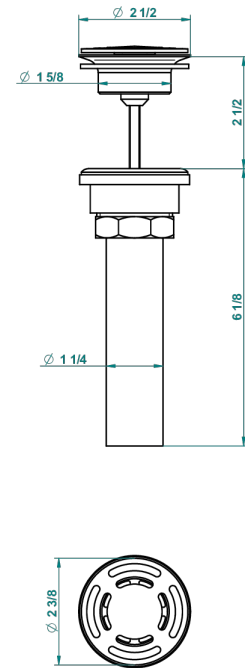

# TROCADERO LAPIS LAZULI

U7B-309/BUS

Basin waste alone for basin without overflow - US model

62856

10/03/2017