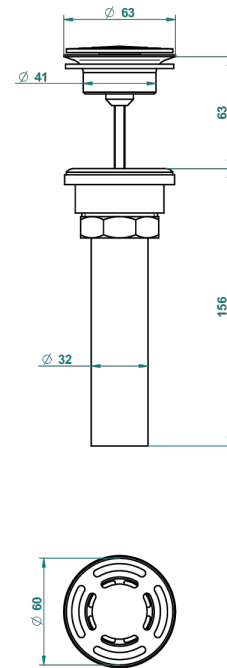

BEYOND CRYSTAL - BLUE CRYSTAL

U6K-309/BUS

Basin waste alone for basin without overflow - US model

62856

10/03/2017

CHARACTERISTIC

- Beyond Crystal - Blue crystal
- Basin waste alone for basin without overflow - US model

AVAILABLE FINITIONS

Black ceram - D30
Blush PVD - H62
Brass color PVD - H49
Brown bronze color PVD - F33
Chrome polished - A02
Chrome polished / gold polished - G02

Gold color PVD - H52
Gold mat - F07
Gold polished - F01
Graphite PVD - H64
Matt Umber PVD - H67
Matt blush PVD - H60

Matt brass color PVD - H50
Matt brown bronze color PVD - F34
Matt chrome (American satin) - C02
Matt gold color PVD - H53
Matt graphite PVD - H65
Matt nickel color PVD - H56

Nickel antique / Sovereign - H28
Nickel color PVD - H55
Soft gold - F30
Soft matt gold - F31
Umber PVD - H66