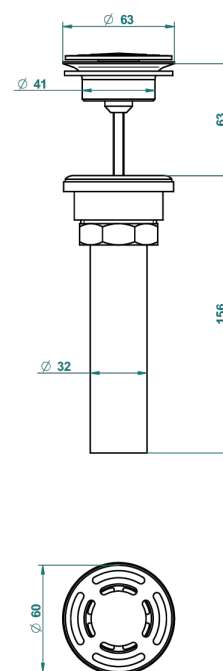

BEYOND CRYSTAL - CLEAR CRYSTAL

U6F-309/BUS

Basin waste alone for basin without overflow - US model

THG[®]
PARIS

62856

10/03/2017

CHARACTERISTIC

- Beyond Crystal - Clear crystal
- Basin waste alone for basin without overflow - US model

AVAILABLE FINITIONS

Black ceram - D30
Blush PVD - H62
Brass color PVD - H49
Brown bronze color PVD - F33
Chrome polished - A02
Chrome polished / gold polished - G02

Gold color PVD - H52
Gold mat - F07
Gold polished - F01
Graphite PVD - H64
Matt Umber PVD - H67
Matt blush PVD - H60