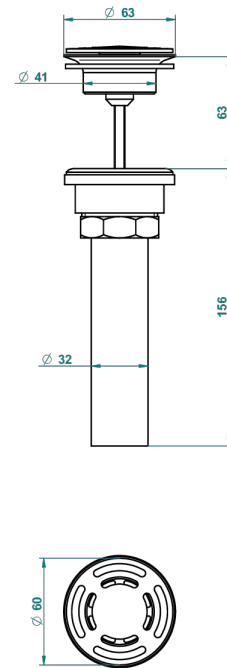

# PETALE DE CRISTAL - CLEAR CRYSTAL FINE GOLD THREAD

U6E-309/BUS

THG<sup>®</sup>  
PARIS

Basin waste alone for basin without overflow - US model

62856

10/03/2017

## CHARACTERISTIC

- Pétale de Cristal - Clear crystal fine gold thread
- Basin waste alone for basin without overflow - US model

## AVAILABLE FINITIONS

Black ceram - D30  
Blush PVD - H62  
Brass color PVD - H49  
Brown bronze color PVD - F33  
Chrome polished - A02  
Chrome polished / gold polished - G02

Copper antique matt, coated - H07  
Gold color PVD - H52  
Gold mat - F07  
Gold polished - F01  
Graphite PVD - H64  
Light coated bronze - D01