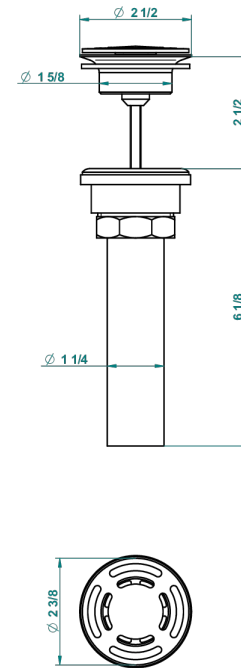

PETALE DE CRISTAL - CLEAR CRYSTAL FINE GOLD THREAD

U6E-309/BUS

Basin waste alone for basin without overflow - US model

62856

10/03/2017

CHARACTERISTIC

- Pétale de Cristal - Clear crystal fine gold thread
- Basin waste alone for basin without overflow - US model

AVAILABLE FINITIONS

Black ceram - D30
Blush PVD - H62
Brass color PVD - H49
Brown bronze color PVD - F33
Chrome polished - A02
Chrome polished / gold polished - G02

Copper antique matt, coated - H07
Gold color PVD - H52
Gold mat - F07
Gold polished - F01
Graphite PVD - H64
Light coated bronze - D01