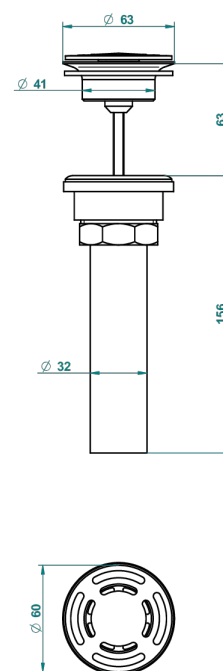

PETALE DE CRISTAL - RED CRYSTAL

U6C-309/BUS

Basin waste alone for basin without overflow - US model

THG[®]
PARIS

62856

10/03/2017

CHARACTERISTIC

- Pétale de Cristal - Red crystal
- Basin waste alone for basin without overflow - US model

Nickel color PVD - H55

Nickel polished - B01

Soft gold - F30

Soft matt gold - F31

Umber PVD - H66