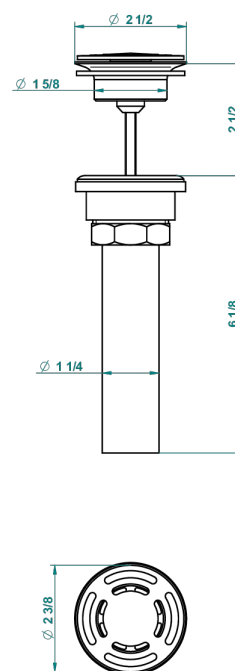

# PETALE DE CRISTAL - RED CRYSTAL

U6C-309/BUS

THG<sup>®</sup>  
PARIS

Basin waste alone for basin without overflow - US model

62856

10/03/2017

## CHARACTERISTIC

- Pétale de Cristal - Red crystal
- Basin waste alone for basin without overflow - US model