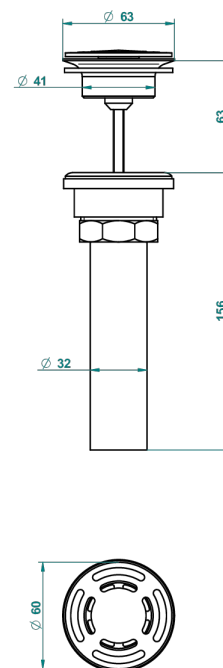

# PETALE DE CRISTAL - BLUE CRYSTAL

U6B-309/BUS

Basin waste alone for basin without overflow - US model

THG<sup>®</sup>  
PARIS

62856

10/03/2017

Nickel color PVD - H55

Nickel polished - B01

Soft gold - F30

Soft matt gold - F31

Umber PVD - H66