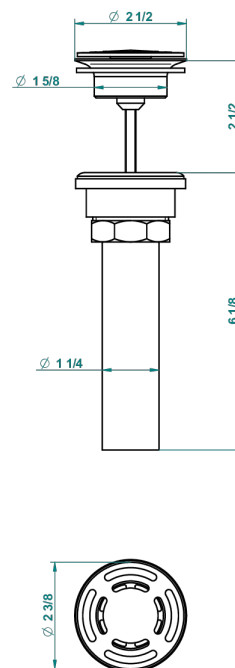

PETALE DE CRISTAL - BLUE CRYSTAL

U6B-309/BUS

THG[®]
PARIS

Basin waste alone for basin without overflow - US model

62856

10/03/2017

CHARACTERISTIC

- Pétale de Cristal - Blue crystal
- Basin waste alone for basin without overflow - US model

AVAILABLE FINITIONS

Black ceram - D30
Blush PVD - H62
Brass color PVD - H49
Brown bronze color PVD - F33
Chrome polished - A02
Chrome polished / gold polished - G02

Copper antique matt, coated - H07
Gold color PVD - H52
Gold mat - F07
Gold polished - F01
Graphite PVD - H64
Light coated bronze - D01